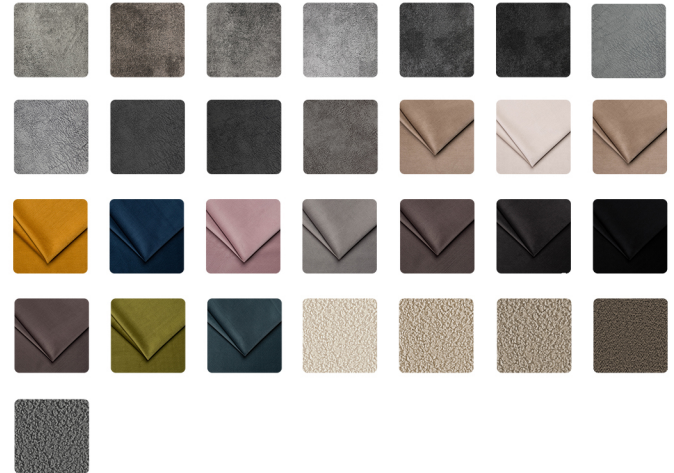

The Sleep Co

THE FINEST LUXURY BEDS

Bedlington

The Sleep Co

THE FINEST LUXURY BEDS

AVAILABLE IN A RANGE OF STUNNING FABRICS

DIMENSIONS

| | DOUBLE | KING | SUPER KING |
|---------------------------------------|----------|----------|------------|
| OVERALL WIDTH | 138.5 CM | 153.5 CM | 183.5 CM |
| OVERALL HEIGHT | 144 CM | 140.5 CM | 140.5 CM |
| OVERALL DEPTH | 195.5 CM | 206.5 CM | 206.5 CM |
| INTERNAL WIDTH | 138.5 CM | 153.5 CM | 183.5 CM |
| FRAME HEIGHT <i>(without Feet)</i> | 121.5 CM | 121.5 CM | 121.5 CM |

LEG OPTIONS

BEECH

OAK

WALNUT

FRAME OPTIONS

POWER OTTOMAN

MANUAL OTTOMAN

STATIC FRAME