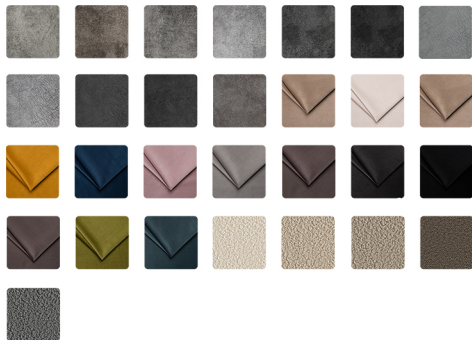

The Sleep Co

THE FINEST LUXURY BEDS

Princess

The Sleep Co

THE FINEST LUXURY BEDS

AVAILABLE IN A RANGE OF
STUNNING FABRICS

DIMENSIONS

	DOUBLE	KING	SUPER KING
OVERALL WIDTH	138 CM	153 CM	183 CM
OVERALL HEIGHT	144 CM	140 CM	140 CM
OVERALL DEPTH	195 CM	206 CM	206 CM
INTERNAL WIDTH	138 CM	153 CM	183 CM
FRAME HEIGHT (without Feet)	121 CM	121 CM	121 CM

* Handmade furniture sizes may vary 1-4 CM

LEG OPTIONS

BEECH

OAK

WALNUT

FRAME OPTIONS

POWER OTTOMAN

MANUAL OTTOMAN