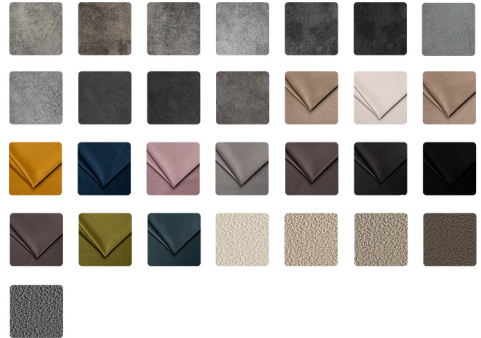

The Sleep Co

THE FINEST LUXURY BEDS

Snuggler

The Sleep Co

THE FINEST LUXURY BEDS

AVAILABLE IN A RANGE OF
STUNNING FABRICS

DIMENSIONS

	DOUBLE	KING	SUPER KING
OVERALL WIDTH	138 CM	153 CM	183 CM
OVERALL HEIGHT	144 CM	140 CM	140 CM
OVERALL DEPTH	195 CM	206 CM	206 CM
INTERNAL WIDTH	138 CM	153 CM	183 CM
FRAME HEIGHT (without Feet)	121 CM	121 CM	121 CM

* Handmade furniture sizes may vary 1-4 CM

LEG OPTIONS

BEECH

OAK

WALNUT

FRAME OPTIONS

POWER OTTOMAN

MANUAL OTTOMAN