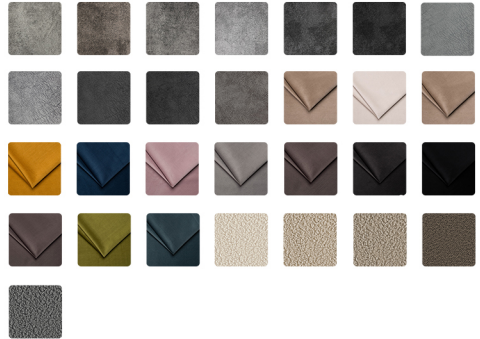

The Sleep Co

THE FINEST LUXURY BEDS

Art  
Deco

The Sleep Co

THE FINEST LUXURY BEDS

AVAILABLE IN A RANGE OF  
**STUNNING FABRICS**

**DIMENSIONS**

	DOUBLE	KING	SUPER KING
OVERALL WIDTH	138.5 CM	153.5 CM	183.5 CM
OVERALL HEIGHT	144 CM	140.5 CM	140.5 CM
OVERALL DEPTH	195.5 CM	206.5 CM	206.5 CM
INTERNAL WIDTH	118 CM	153.5 CM	183.5 CM
FRAME HEIGHT (without Feet)	121.5 CM	121.5 CM	121.5 CM

\* Handmade furniture sizes may vary 1-4 CM

**LEG OPTIONS**

BEECH

OAK

WALNUT

**FRAME OPTIONS**

POWER OTTOMAN

MANUAL OTTOMAN