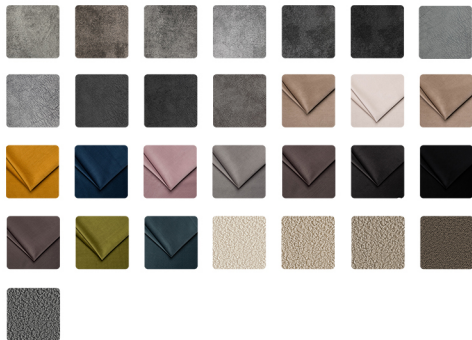

The Sleep Co

THE FINEST LUXURY BEDS

Berkley

The Sleep Co

THE FINEST LUXURY BEDS

AVAILABLE IN A RANGE OF
STUNNING FABRICS

DIMENSIONS

	DOUBLE	KING	SUPER KING
OVERALL WIDTH	138 CM	153 CM	183 CM
OVERALL HEIGHT	144 CM	140 CM	140 CM
OVERALL DEPTH	195 CM	206 CM	206 CM
INTERNAL WIDTH	138 CM	153 CM	183 CM
FRAME HEIGHT (without Feet)	121 CM	121 CM	121 CM

* Handmade furniture sizes may vary 1-4 CM

LEG OPTIONS

BEECH

OAK

WALNUT

FRAME OPTIONS

POWER OTTOMAN

MANUAL OTTOMAN