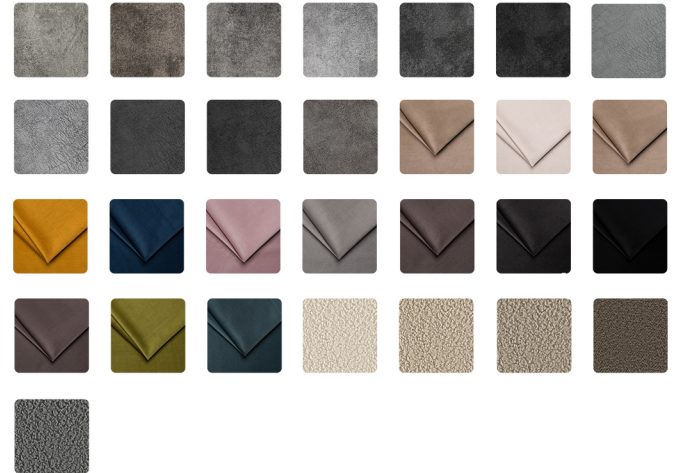

The Sleep Co

THE FINEST LUXURY BEDS

Byron

The Sleep Co
THE FINEST LUXURY BEDS

AVAILABLE IN A RANGE OF
STUNNING FABRICS

DIMENSIONS

	DOUBLE	KING	SUPER KING
OVERALL WIDTH	138.5 CM	153.5 CM	183.5 CM
OVERALL HEIGHT	144 CM	140.5 CM	140.5 CM
OVERALL DEPTH	195.5 CM	206.5 CM	206.5 CM
INTERNAL WIDTH	138.5 CM	153.5 CM	183.5 CM
FRAME HEIGHT <i>(without Feet)</i>	121.5 CM	121.5 CM	121.5 CM

LEG OPTIONS

BEECH

OAK

WALNUT

FRAME OPTIONS

POWER OTTOMAN

MANUAL OTTOMAN

STATIC FRAME