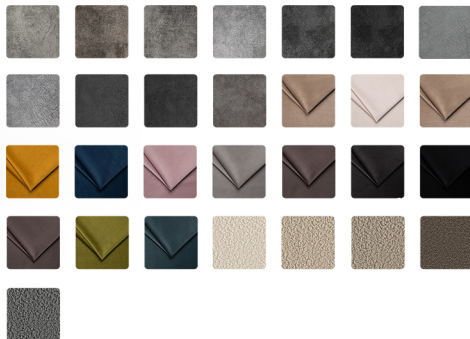

The Sleep Co

THE FINEST LUXURY BEDS

Madison

The Sleep Co

THE FINEST LUXURY BEDS

AVAILABLE IN A RANGE OF
STUNNING FABRICS

DIMENSIONS

	DOUBLE	KING	SUPER KING
OVERALL WIDTH	138 CM	153 CM	183 CM
OVERALL HEIGHT	144 CM	140 CM	140 CM
OVERALL DEPTH	195 CM	206 CM	206 CM
INTERNAL WIDTH	138 CM	153 CM	183 CM
FRAME HEIGHT (without Feet)	121 CM	121 CM	121 CM

* Handmade furniture sizes can vary 1-4 CM

FRAME OPTIONS

POWER OTTOMAN

MANUAL OTTOMAN

STATIC FRAME

ADJUSTABLE FRAME

For more Info, Visit our website | www.thesleepco.com