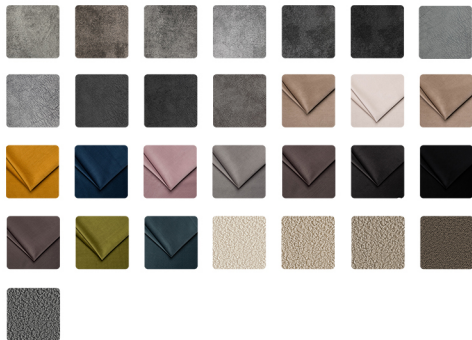

The Sleep Co

THE FINEST LUXURY BEDS

Oscar

The Sleep Co

THE FINEST LUXURY BEDS

AVAILABLE IN A RANGE OF  
**STUNNING FABRICS**

**DIMENSIONS**

	DOUBLE	KING	SUPER KING
OVERALL WIDTH	138 CM	153 CM	183 CM
OVERALL HEIGHT	144 CM	140 CM	140 CM
OVERALL DEPTH	195 CM	206 CM	206 CM
INTERNAL WIDTH	138 CM	153 CM	183 CM
FRAME HEIGHT (without Feet)	121 CM	121 CM	121 CM

\* Handmade furniture sizes may vary 1-4 CM

**LEG OPTIONS**

BEECH

OAK

WALNUT

**FRAME OPTIONS**

POWER OTTOMAN

MANUAL OTTOMAN