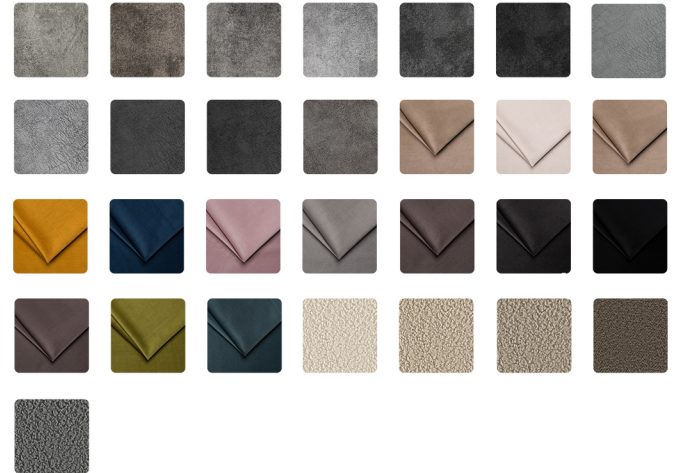

# Button Box

The Sleep Co  
THE FINEST LUXURY BEDS

AVAILABLE IN A RANGE OF  
**STUNNING FABRICS**

**DIMENSIONS**

	DOUBLE	KING	SUPER KING
OVERALL WIDTH	138.5 CM	153.5 CM	183.5 CM
OVERALL HEIGHT	144 CM	140.5 CM	140.5 CM
OVERALL DEPTH	195.5 CM	206.5 CM	206.5 CM
INTERNAL WIDTH	138.5 CM	153.5 CM	183.5 CM
FRAME HEIGHT (without Feet)	121.5 CM	121.5 CM	121.5 CM

**LEG OPTIONS**

BEECH

OAK

WALNUT

**FRAME OPTIONS**

POWER OTTOMAN

MANUAL OTTOMAN

STATIC FRAME