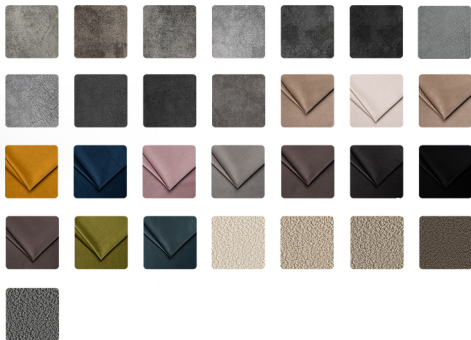

Cushion Top

The Sleep Co

THE FINEST LUXURY BEDS

The Sleep Co

THE FINEST LUXURY BEDS

AVAILABLE IN A RANGE OF
STUNNING FABRICS

DIMENSIONS

	DOUBLE	KING	SUPER KING
OVERALL WIDTH	138 CM	153 CM	183 CM
OVERALL HEIGHT	144 CM	140 CM	140 CM
OVERALL DEPTH	195 CM	206 CM	206 CM
INTERNAL WIDTH	138 CM	153 CM	183 CM
FRAME HEIGHT (without Feet)	121 CM	121 CM	121 CM

* Handmade furniture sizes may vary 1-4 CM

LEG OPTIONS

BEECH

OAK

WALNUT

FRAME OPTIONS

POWER OTTOMAN

MANUAL OTTOMAN