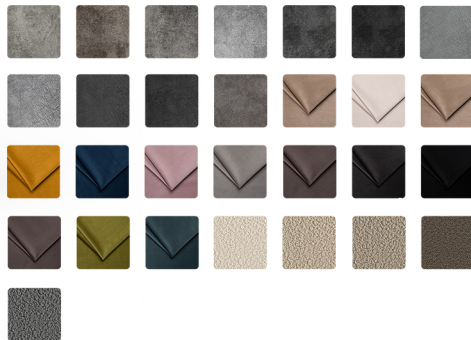

The Sleep Co

THE FINEST LUXURY BEDS

Essex

The Sleep Co

THE FINEST LUXURY BEDS

AVAILABLE IN A RANGE OF
STUNNING FABRICS

DIMENSIONS

DOUBLE KING SUPER KING

** Handmade furniture sizes can vary 1-4 CM*

LEG OPTIONS

BEECH

OAK

WALNUT

FRAME OPTIONS

POWER OTTOMAN

MANUAL OTTOMAN