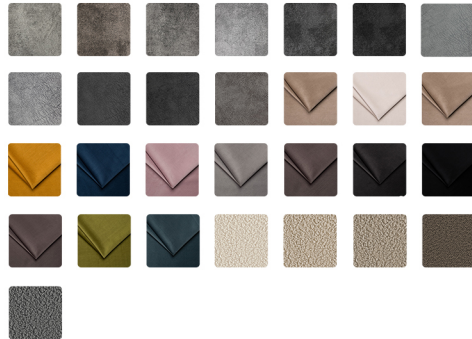

The Sleep Co

THE FINEST LUXURY BEDS

Emma

The Sleep Co

THE FINEST LUXURY BEDS

AVAILABLE IN A RANGE OF STUNNING FABRICS

DIMENSIONS

	CLOSED	OPEN	MATTRESS
OVERALL WIDTH	200 CM	200 CM	139 CM
OVERALL HEIGHT	91 CM	91 CM	-
OVERALL DEPTH	99 CM	212 CM	197 CM

* Handmade furniture sizes may vary 1-4 CM

Transform your living space with the stylish and versatile Emma Sofa Bed. This elegant upholstered sofa bed is designed for both comfort and functionality, making it the perfect addition to any home. The Emma Sofa Bed effortlessly converts from a chic sofa to a comfortable bed, ideal for hosting guests or maximizing limited space.

Cushions: Fibre Wrapped Foam
Mattress: Sprung

LEG OPTIONS

BEECH

OAK

WALNUT

For more Info, Visit our website | www.thesleepco.com