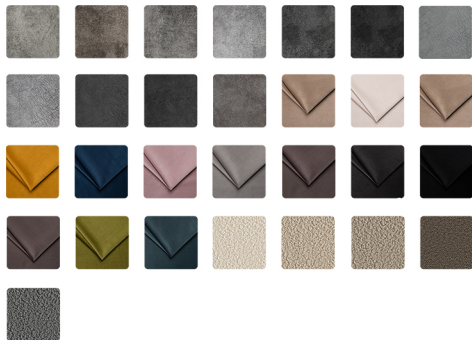

The Sleep Co

THE FINEST LUXURY BEDS

Emperor

The Sleep Co

THE FINEST LUXURY BEDS

AVAILABLE IN A RANGE OF
STUNNING FABRICS

DIMENSIONS

	DOUBLE	KING	SUPER KING
OVERALL WIDTH	138 CM	153 CM	183 CM
OVERALL HEIGHT	144 CM	140 CM	140 CM
OVERALL DEPTH	195 CM	206 CM	206 CM
INTERNAL WIDTH	138 CM	153 CM	183 CM
FRAME HEIGHT <i>(without Feet)</i>	121 CM	121 CM	121 CM

** Handmade furniture sizes may vary 1-4 CM*

LEG OPTIONS

BEECH

OAK

WALNUT

FRAME OPTIONS

POWER OTTOMAN

MANUAL OTTOMAN