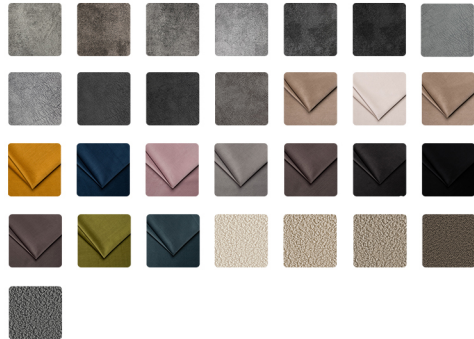

The Sleep Co

THE FINEST LUXURY BEDS

Jessica

The Sleep Co
THE FINEST LUXURY BEDS

AVAILABLE IN A RANGE OF
STUNNING FABRICS

DIMENSIONS

	CLOSED	OPEN	MATTRESS
OVERALL WIDTH	200 CM	200 CM	139 CM
OVERALL HEIGHT	91 CM	91 CM	-
OVERALL DEPTH	99 CM	212 CM	197 CM

** Handmade furniture sizes may vary 1-4 CM*

Introducing The Jessica Sofa Bed, the epitome of style and functionality for modern living spaces. This elegant upholstered sofa bed features a sleek design that effortlessly transitions from a chic sofa to a comfortable bed, perfect for hosting guests and maximizing space.

Cushions: Fibre Wrapped Foam

Mattress: Sprung

LEG OPTIONS

BEECH

OAK

WALNUT

For more Info, Visit our website | www.thesleepco.com