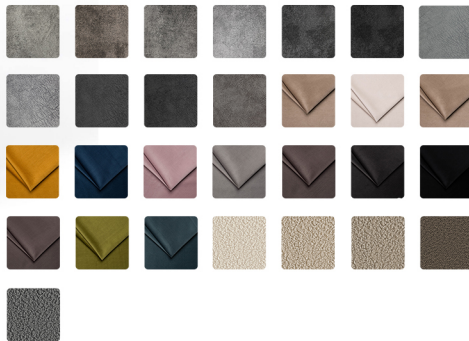

## AVAILABLE IN A RANGE OF STUNNING FABRICS

### DIMENSIONS

	CLOSED	OPEN	MATTRESS
OVERALL WIDTH	200 CM	200 CM	139 CM
OVERALL HEIGHT	91 CM	91 CM	-
OVERALL DEPTH	99 CM	212 CM	197 CM

*\* Handmade furniture sizes may vary 1-4 CM*

The stylish Milly sofa bed features a unique T-cushion design, offering both aesthetic appeal and exceptional support. The Milly Sofa Bed effortlessly transforms from a chic sofa to a comfortable bed, making it perfect for hosting guests or maximizing your living space.