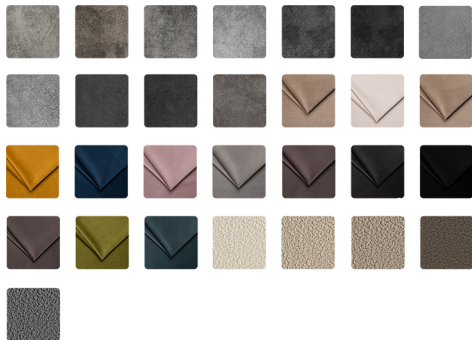

The Sleep Co

THE FINEST LUXURY BEDS

Piper

The Sleep Co

THE FINEST LUXURY BEDS

AVAILABLE IN A RANGE OF
STUNNING FABRICS

DIMENSIONS

	DOUBLE	KING	SUPER KING
OVERALL WIDTH	138 CM	153 CM	183 CM
OVERALL HEIGHT	144 CM	140 CM	140 CM
OVERALL DEPTH	195 CM	206 CM	206 CM
INTERNAL WIDTH	138 CM	153 CM	183 CM
FRAME HEIGHT (without Feet)	121 CM	121 CM	121 CM

** Handmade furniture sizes may vary 1-4 CM*

LEG OPTIONS

BEECH

OAK

WALNUT

FRAME OPTIONS

POWER OTTOMAN

MANUAL OTTOMAN