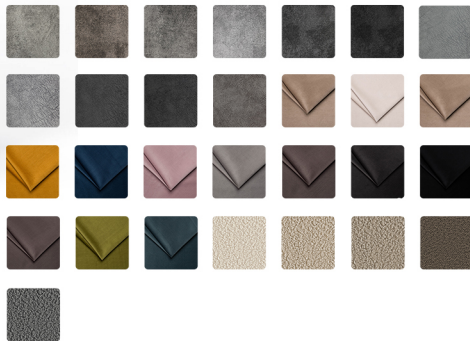

The Sleep Co

THE FINEST LUXURY BEDS

Riana

The Sleep Co

THE FINEST LUXURY BEDS

AVAILABLE IN A RANGE OF
STUNNING FABRICS

DIMENSIONS

	CLOSED	OPEN	MATTRESS
OVERALL WIDTH	200 CM	200 CM	139 CM
OVERALL HEIGHT	91 CM	91 CM	-
OVERALL DEPTH	99 CM	212 CM	197 CM

** Handmade furniture sizes may vary 1-4 CM*

The innovative Riana Sofa Bed has been designed in Britain and is really easy to use. It boasts contemporary design features such as twin-needling and gently pulled in back cushions.

Cushions: Fibre Wrapped Foam
Mattress: Sprung

LEG OPTIONS

BEECH

OAK

WALNUT

For more Info, Visit our website | www.thesleepco.com