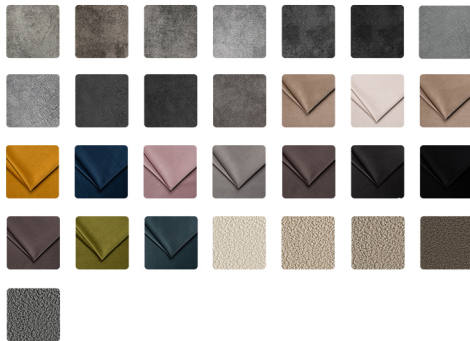

The Sleep Co

THE FINEST LUXURY BEDS

Sofia

The Sleep Co

THE FINEST LUXURY BEDS

AVAILABLE IN A RANGE OF STUNNING FABRICS

DIMENSIONS

	CLOSED	OPEN	MATTRESS
OVERALL WIDTH	200 CM	200 CM	139 CM
OVERALL HEIGHT	91 CM	91 CM	-
OVERALL DEPTH	99 CM	212 CM	197 CM

** Handmade furniture sizes may vary 1-4 CM*

Introducing The Sofia Velvet Mustard Sofa Bed, a perfect blend of elegance and functionality for your home. This beautifully upholstered sofa bed offers a chic design that seamlessly transforms from a stylish sofa to a comfortable bed, making it ideal for accommodating guests and optimizing your living space.

Cushions: Fibre Wrapped Foam
Mattress: Sprung

LEG OPTIONS

BEECH

OAK

WALNUT

For more Info, Visit our website | www.thesleepco.com