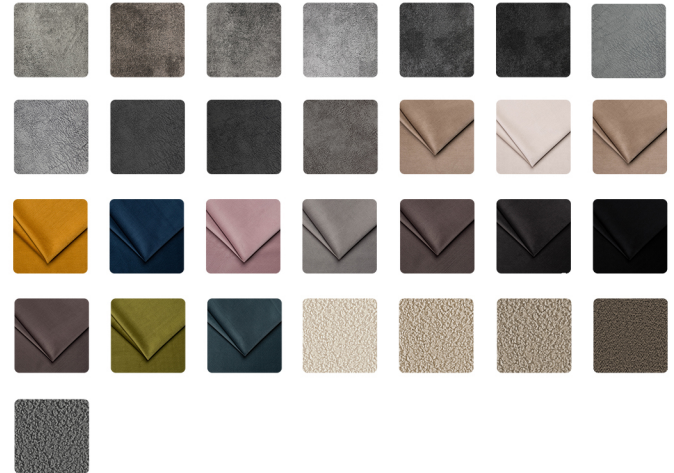

The Sleep Co

THE FINEST LUXURY BEDS

Ascot

The Sleep Co

THE FINEST LUXURY BEDS

AVAILABLE IN A RANGE OF
STUNNING FABRICS

DIMENSIONS

	DOUBLE	KING	SUPER KING
OVERALL WIDTH	138.5 CM	153.5 CM	183.5 CM
OVERALL HEIGHT	144 CM	140.5 CM	140.5 CM
OVERALL DEPTH	195.5 CM	206.5 CM	206.5 CM
INTERNAL WIDTH	138.5 CM	153.5 CM	183.5 CM
FRAME HEIGHT (without Feet)	121.5 CM	121.5 CM	121.5 CM