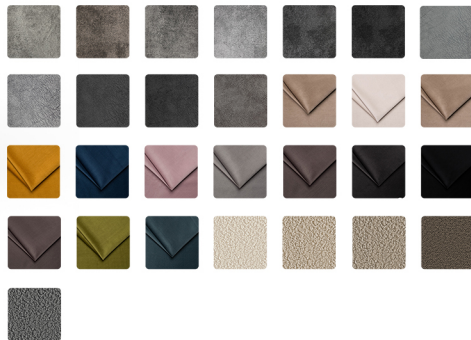

The Sleep Co

THE FINEST LUXURY BEDS

Chelsea

The Sleep Co

THE FINEST LUXURY BEDS

AVAILABLE IN A RANGE OF
STUNNING FABRICS

DIMENSIONS

	DOUBLE	KING	SUPER KING
OVERALL WIDTH	138 CM	153 CM	183 CM
OVERALL HEIGHT	144 CM	140 CM	140 CM
OVERALL DEPTH	195 CM	206 CM	206 CM
INTERNAL WIDTH	138 CM	153 CM	183 CM
FRAME HEIGHT (without Feet)	121 CM	121 CM	121 CM

* Handmade furniture sizes may vary 1-4 CM

LEG OPTIONS

BEECH

OAK

WALNUT

FRAME OPTIONS

POWER OTTOMAN

MANUAL OTTOMAN