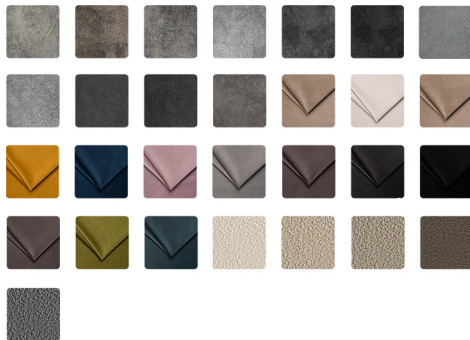

The Sleep Co

THE FINEST LUXURY BEDS

Kipling

The Sleep Co

THE FINEST LUXURY BEDS

AVAILABLE IN A RANGE OF  
**STUNNING FABRICS**

**DIMENSIONS**

	DOUBLE	KING	SUPER KING
OVERALL WIDTH	138 CM	153 CM	183 CM
OVERALL HEIGHT	144 CM	140 CM	140 CM
OVERALL DEPTH	195 CM	206 CM	206 CM
INTERNAL WIDTH	138 CM	153 CM	183 CM
FRAME HEIGHT (without Feet)	121 CM	121 CM	121 CM

\* Handmade furniture sizes may vary 1-4 CM

**LEG OPTIONS**

BEECH

OAK

WALNUT

**FRAME OPTIONS**

POWER OTTOMAN

MANUAL OTTOMAN